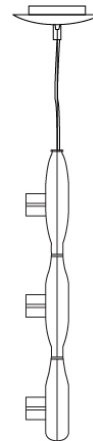

SPACE SUSPENSION

D91122

GENERAL

Series: Space
Brand: Milan
Division: Design
Mounting Type: Suspension
Mounting Location: Ceiling
Subcategory: Pendant

PHYSICAL

Shape: Abstract
Width (mm): 108
Width (in): 4 ¼
Height (mm): 730
Height (in): 28
Weight (kg): 1.4
Weight (lbs): 3
Fixture Finish: Metallic Gray
Fixture Material: Aluminum

ELECTRICAL

Number of Lamps: 3
Lamp Type: LED Retrofit
Lamp Shape: T4
Bulb Included: Bulb Not Included
Total Output Wattage (W): 9
Max. Wattage Per Lamp (W): 3
Lamp Base: G9
Input Voltage (V): 120

LED

OPTICAL

RATINGS AND CERTIFICATIONS

Certified By: CSA Certified to UL and CSA Standards
IP rating: IP20

PROJECT	_____
TYPE	_____
NOTES	_____
QUANTITY	_____
DATE	_____

108mm 4 ¼"

730mm 28 ¾"