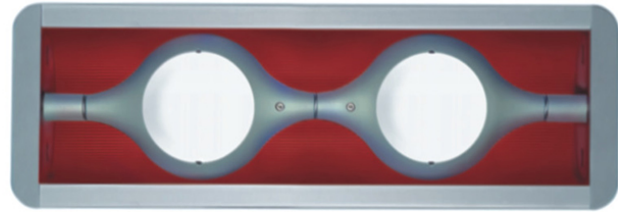

SPACE RECESSED

D96001

GENERAL

Series: Space
Brand: Milan
Division: Design
Mounting Type: Recessed
Mounting Location: Ceiling
Subcategory: Downlight

PHYSICAL

Shape: Rectangle
Length (mm): 445
Length (in): 17 1/2
Width (mm): 150
Width (in): 6
Height (mm): 89
Height (in): 3 1/2
Light Distribution: Direct
Weight (kg): 3.2
Weight (lbs): 7
Diffuser: Glass - Sold Separately
Fixture Finish: Metallic Gray
Fixture Material: Metal

ELECTRICAL

Number of Lamps: 2
Lamp Type: LED Retrofit
Lamp Shape: MR16
Bulb Included: Bulb Not Included
Total Output Wattage (W): 10
Max. Wattage Per Lamp (W): 5
Lamp Base: GU10

LED

OPTICAL

RATINGS AND CERTIFICATIONS

Certified By: CSA Certified to UL and CSA Standards
IP rating: IP20

PROJECT
TYPE
NOTES
QUANTITY
DATE

150mm 6"